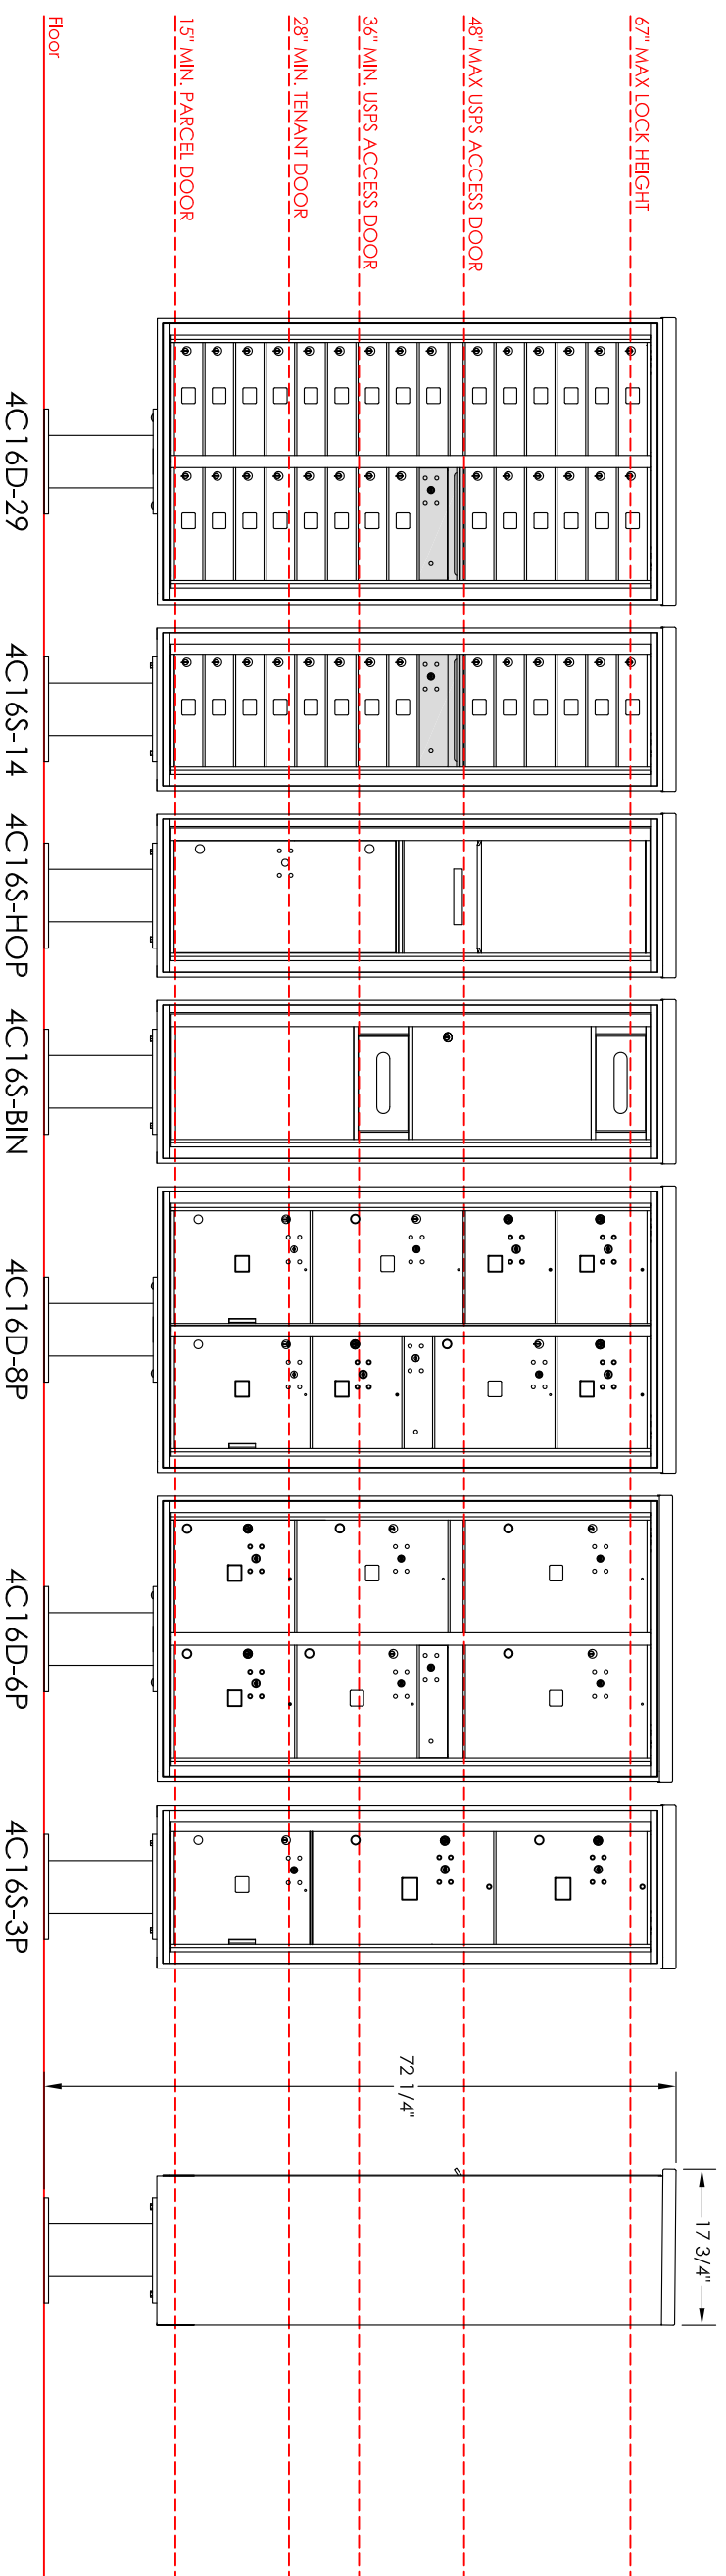

# versatile™ 4C Pedestal Mount Mailbox, Max Height Suite

PRODUCT SERIES: versatile™ 4C Pedestal Mount Mailbox

<b>FLORENCE</b> manufacturing company		MODEL	4CMAX-P	REV	A
		SCALE	NONE	LAST REV DATE	7/15/2014
5935 Corporate Drive • Manhattan, KS 66503 www.florencemailboxes.com • (800) 275-1747 A GIBRALTAR INDUSTRIES COMPANY		DRAWING NUMBER	4CMAX-PCS	DRAWN BY	AFD
				SHEET	1 OF 1