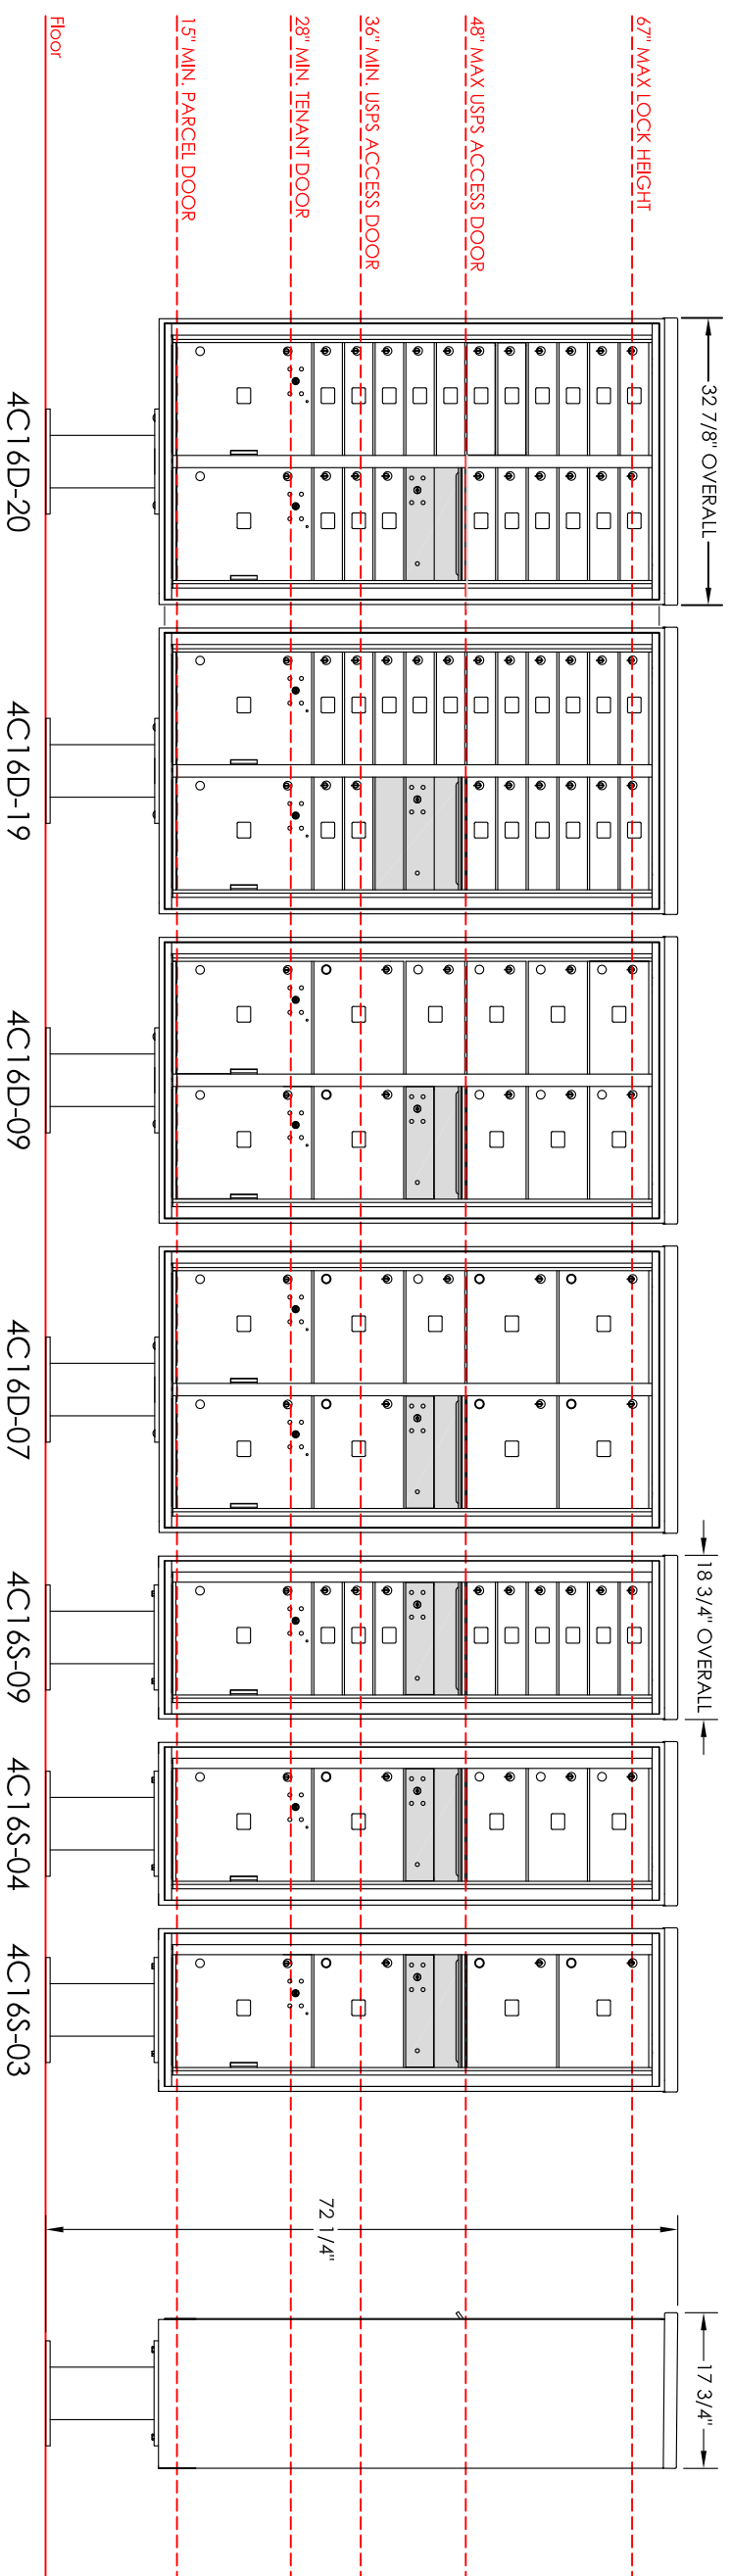

# versatile™ 4C Pedestal Mount Mailbox, Max Height Suite

PRODUCT SERIES: versatile™ 4C Pedestal Mount Mailbox

<b>FLORENCE</b> manufacturing company		MODEL	4CMAX-P	REV	A
		SCALE	NONE	LAST REV DATE	7/15/2014
5935 Corporate Drive • Manhattan, KS 66503 www.florencemailboxes.com • (800) 275-1747 A GIBRALTAR INDUSTRIES COMPANY		DRAWING NUMBER	4CMAX-PCS	DRAWN BY	AFD
				SHEET	1 OF 1